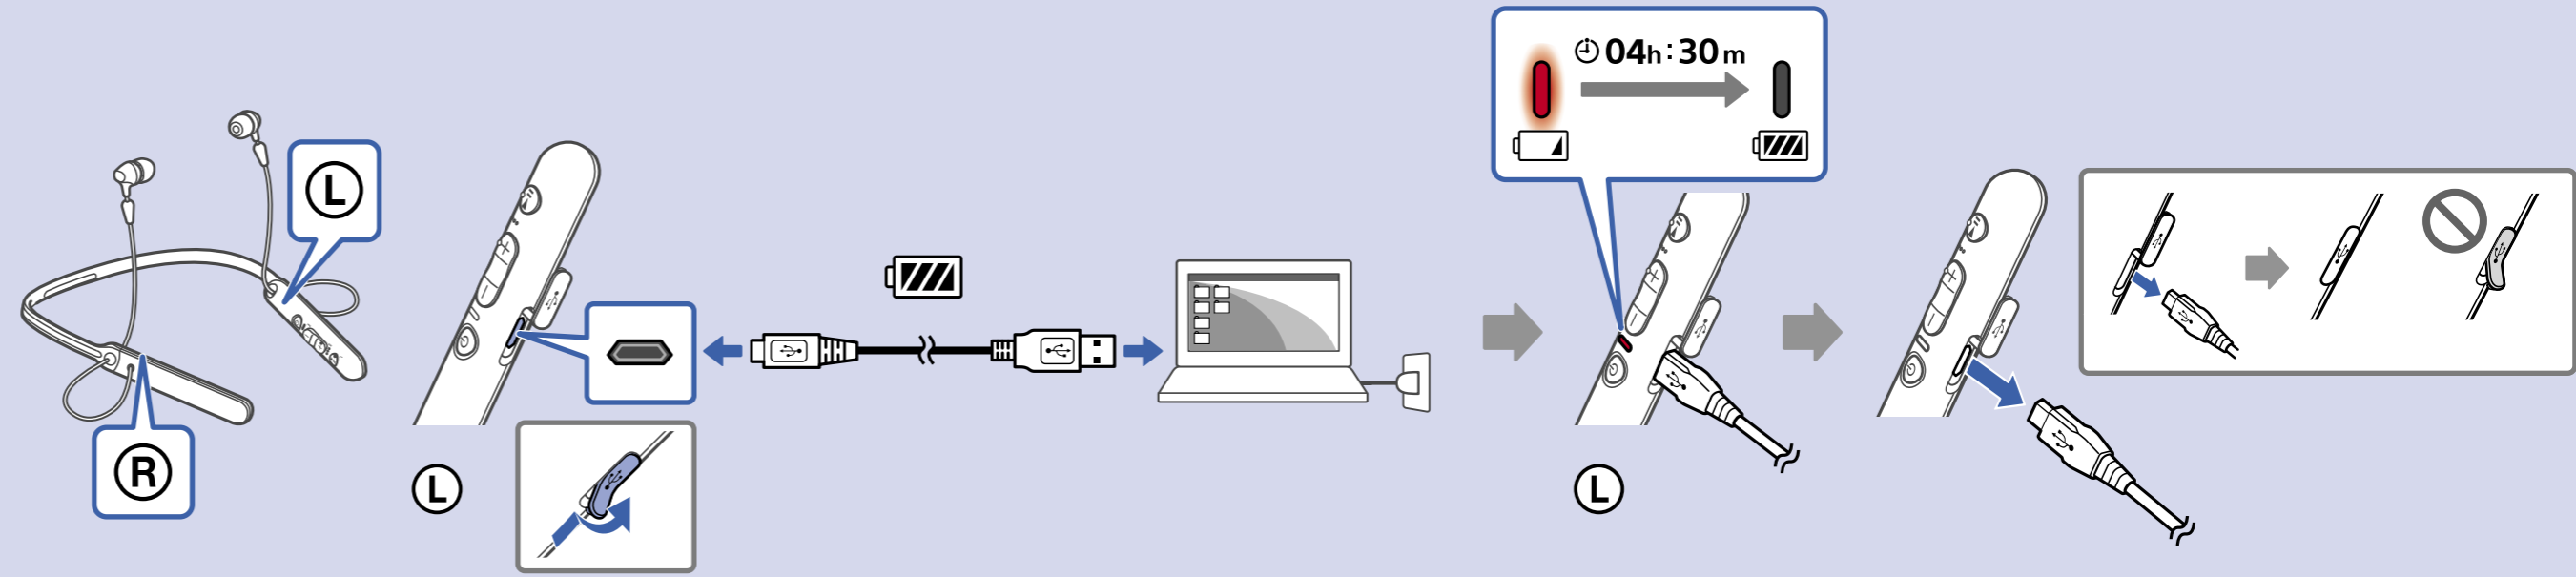

1

2

WI-C400

3

i

QR CODE

http://rd1.sony.net/help/mdr/wic400/h_zz/

This block contains an information icon, a QR code, and a URL to the Sony support page for the WI-C400 device. Below the URL, there are icons of a laptop and a smartphone displaying the support page.