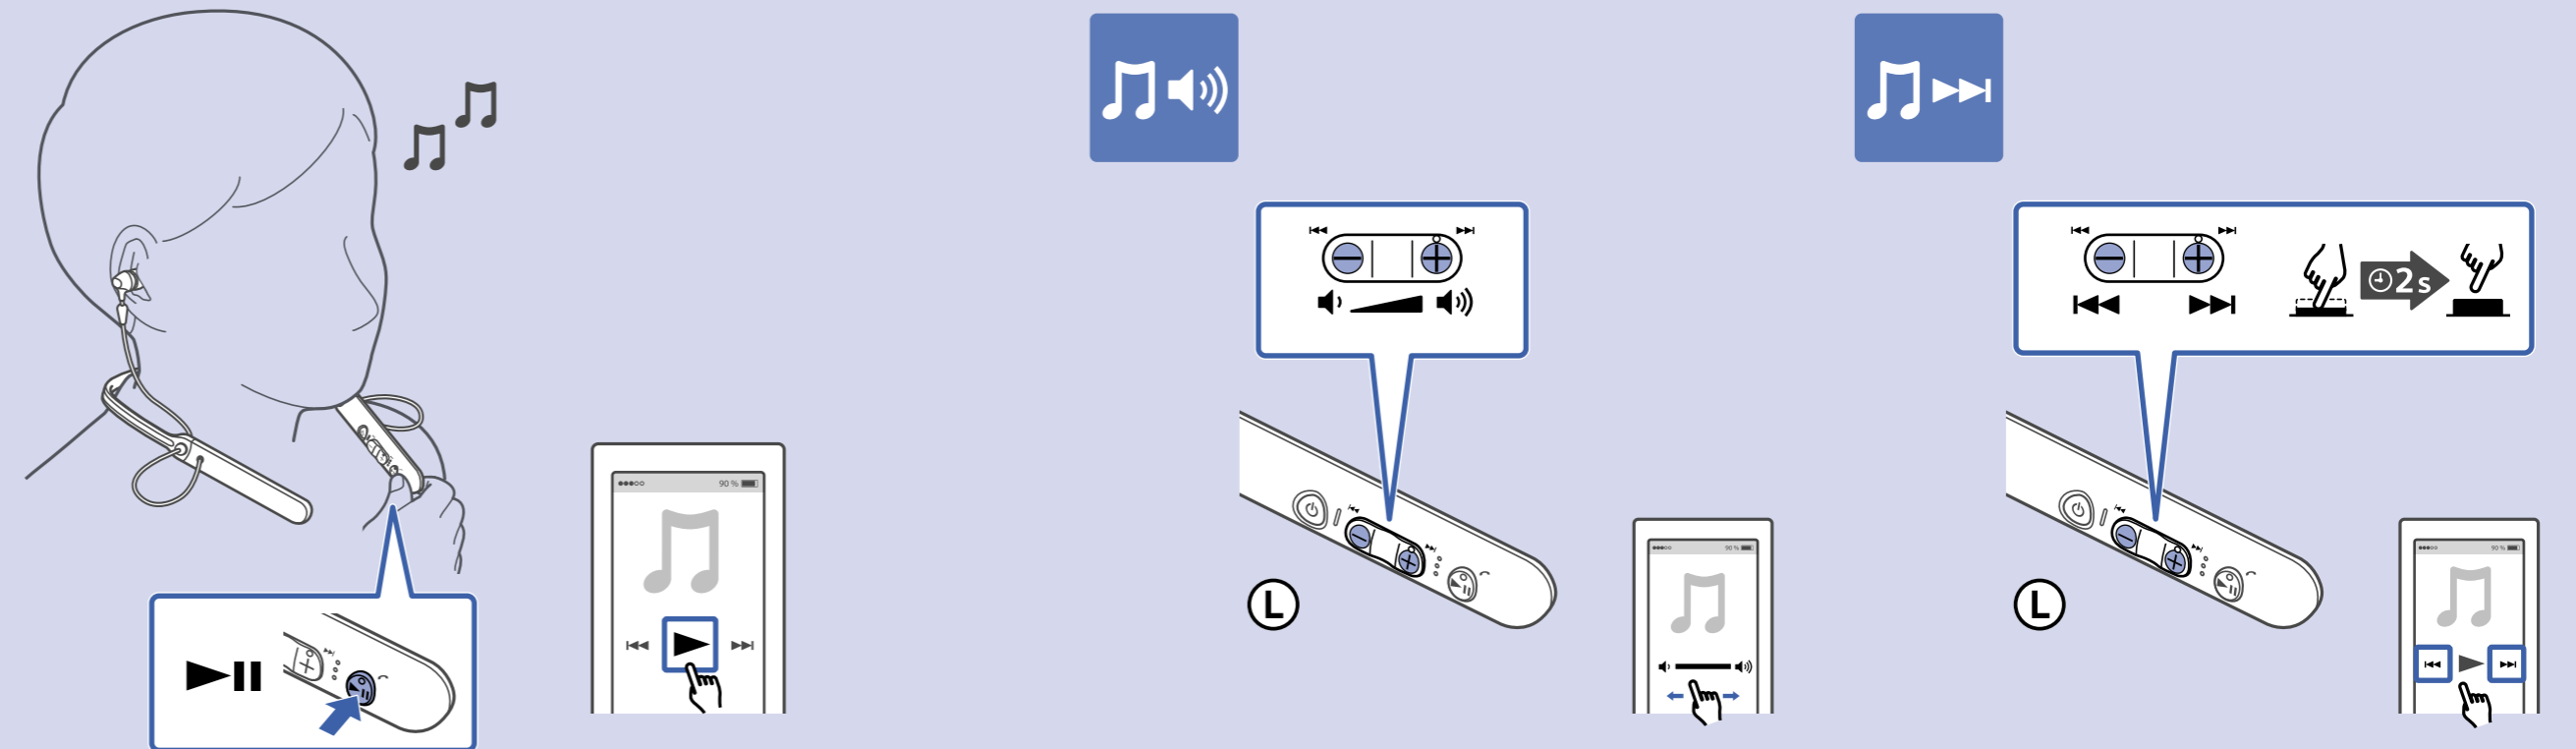

1

2

WI-C400

3

i

QR CODE

http://rd1.sony.net/help/mdr/wic400/h_zz/

This block contains an information icon, a QR code, and a URL to the Sony support page for the WI-C400 device. Below the URL, there are icons of a laptop and a smartphone displaying the support page.