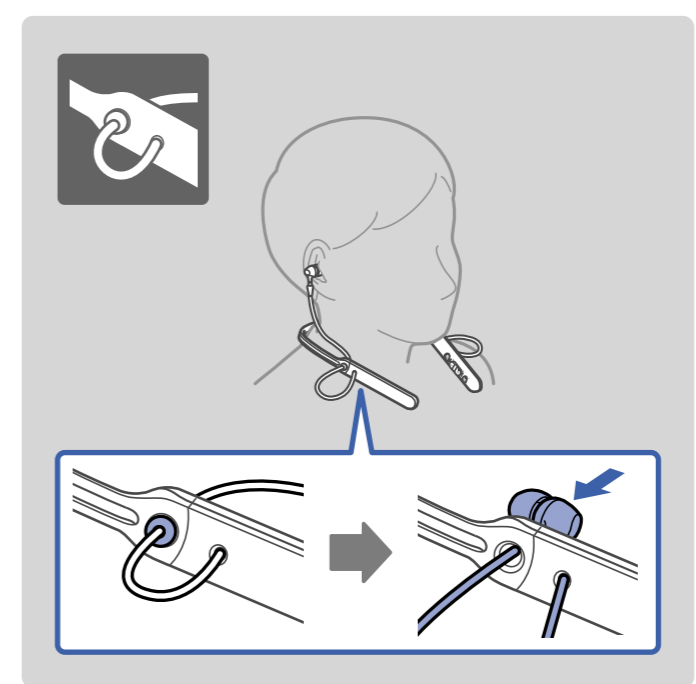

1

2

WI-C400

3

i

QR CODE

http://rd1.sony.net/help/mdr/wic400/h_zz/

This block contains an information icon, a QR code, and a URL to the Sony support page for the WI-C400 device. Below the URL, there are icons of a laptop and a smartphone displaying the support page.