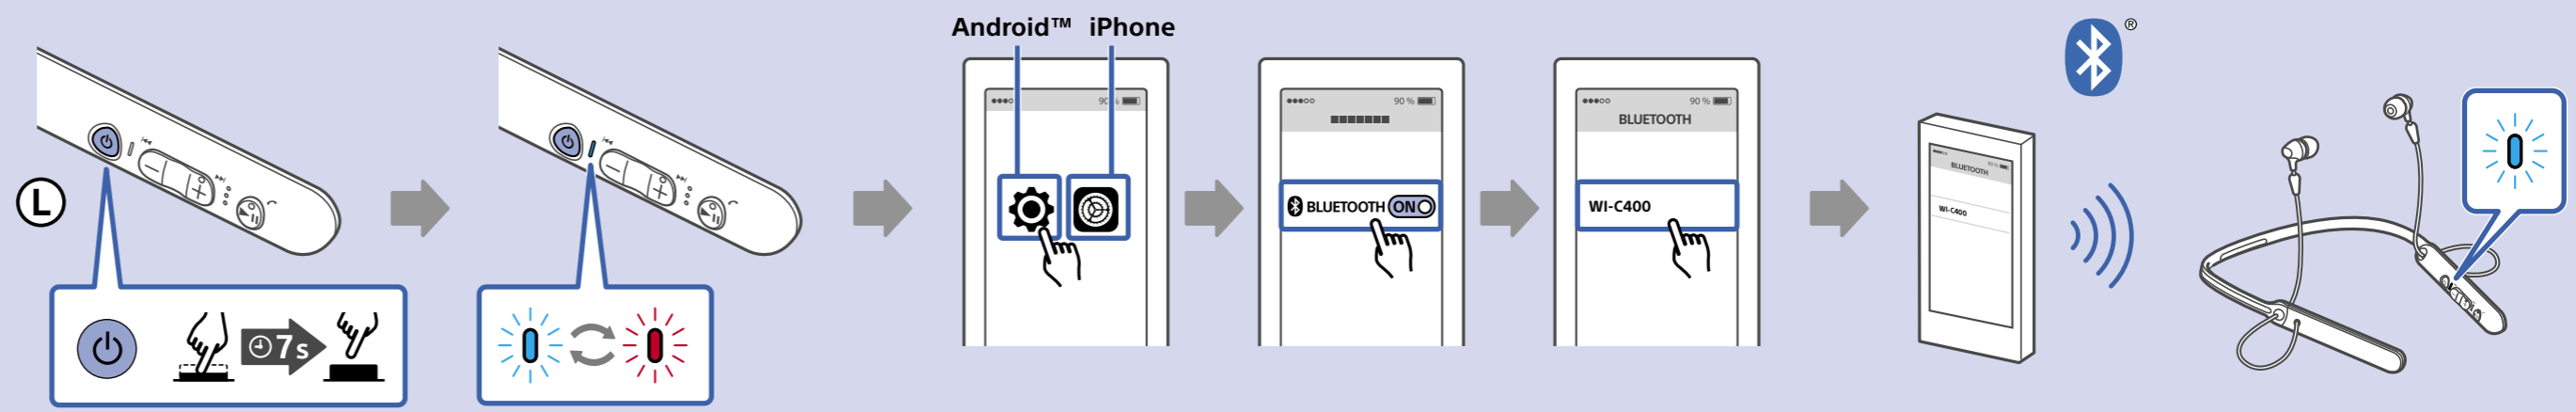

1

2

WI-C400

3

i

QR CODE

http://rd1.sony.net/help/mdr/wic400/h_zz/

This block contains an information icon, a QR code, and a URL to the Sony support page for the WI-C400 device. Below the URL, there are icons of a laptop and a smartphone displaying the support page.