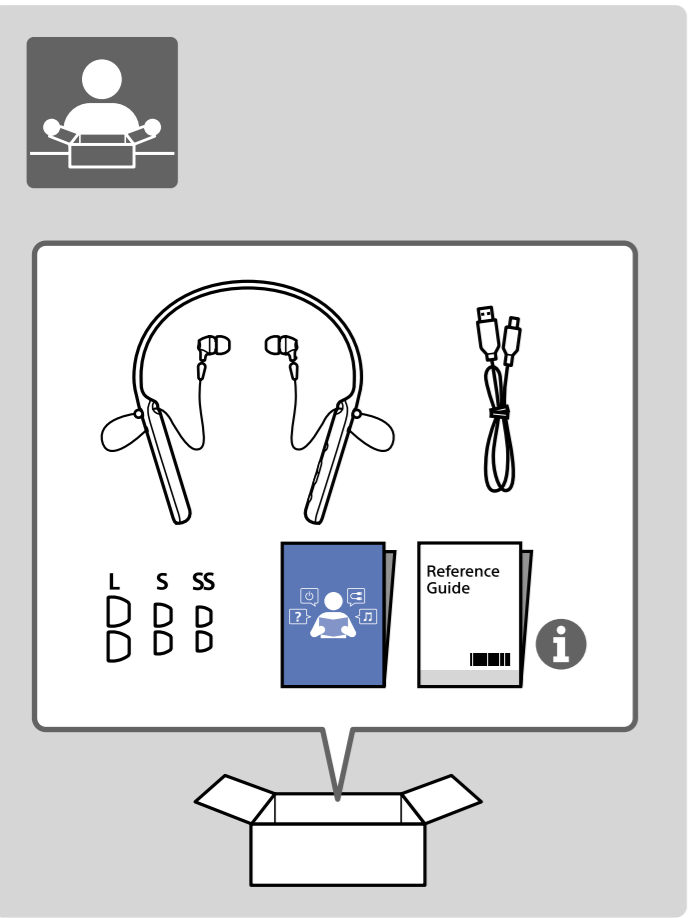

1

2

WI-C400

3

i

QR CODE

http://rd1.sony.net/help/mdr/wic400/h_zz/

This block contains an information icon, a QR code, and a URL to the Sony support page for the WI-C400 device. Below the URL, there are icons of a laptop and a smartphone displaying the support page.