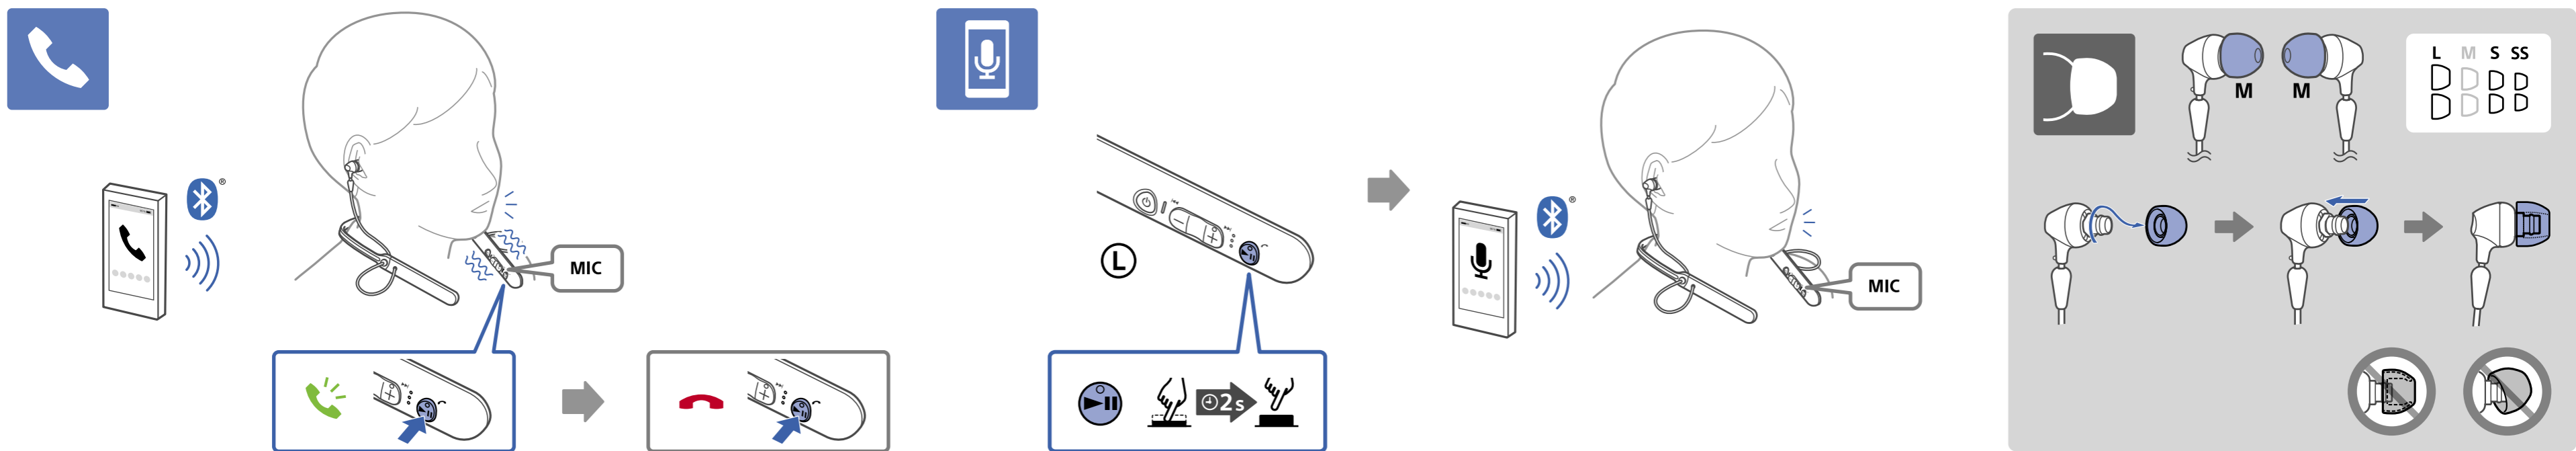

1

2

WI-C400

3

i

QR CODE

http://rd1.sony.net/help/mdr/wic400/h_zz/

This block contains an information icon, a QR code, and a URL to the Sony support page for the WI-C400 device. Below the URL, there are icons of a laptop and a smartphone displaying the support page.