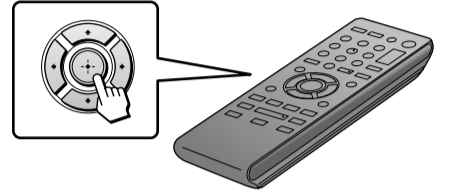

2

1

2

3

3

1

2

PICTURE NAVI

TOP MENU

TIME/TEXT

AUDIO

SUBTITLE

MENU

DISPLAY

Navigation and Playback Controls:

- Left arrow: Previous chapter
- Right arrow: Next chapter
- Home button: Main menu
- Play/Pause: Play/Pause
- Stop: Stop
- Fast Play: Fast forward
- Slow Play: Slow motion
- Replay: Repeat
- Advance: Skip forward
- Next: Next chapter